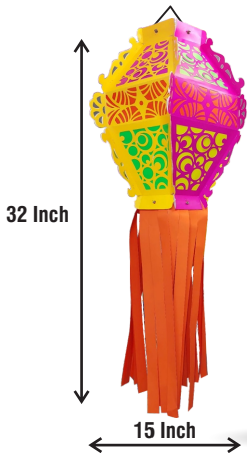

SHATKON KANDIL