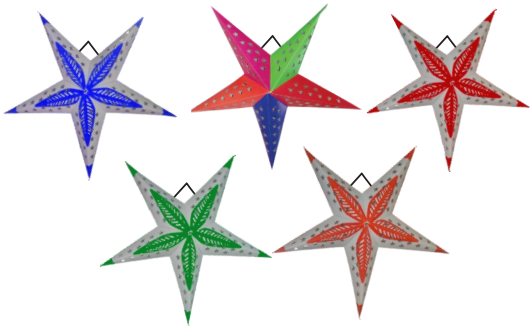

BIG STAR KANDIL