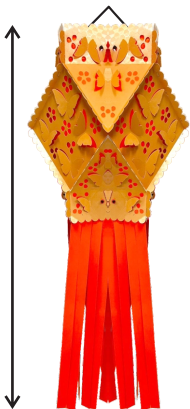

BUTTERFLY KANDIL

28 Inch

14 Inch

Night View