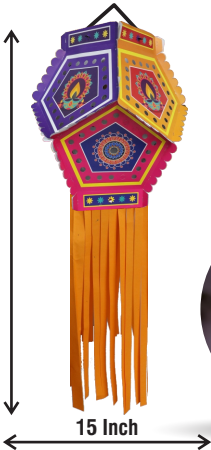

34 Inch

15 Inch

Night View