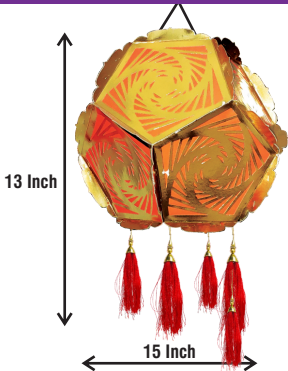

FOOTBALL KANDIL