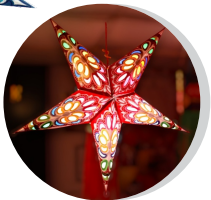

# BIG MULTISTAR KANDIL

12 Inch

Night View