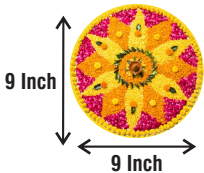

RANGOLI 9" STICKER Pack of 10