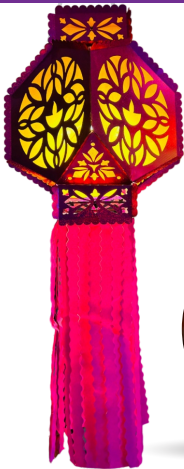

# DIYA LABH KANDIL

Night View