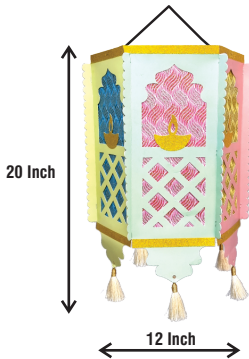

MAHARAJA KANDIL