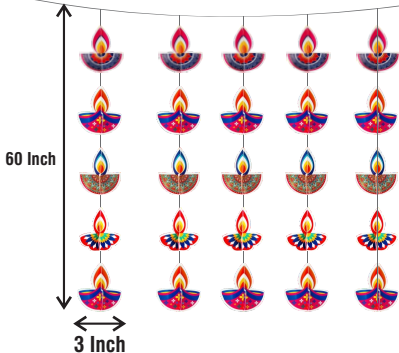

DIWALI WALL HANGER Pack of 5